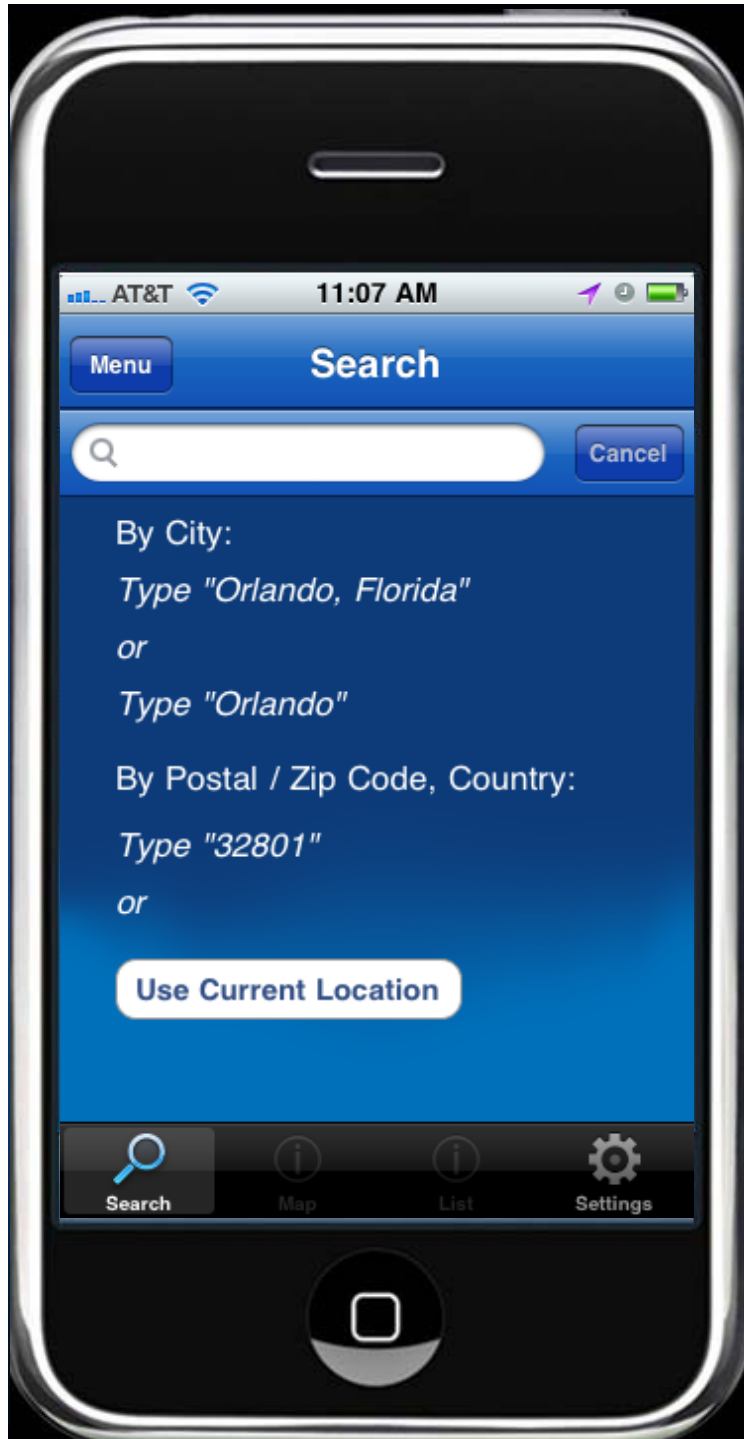

PADI APP

The PADI Dive Shop Locator
has **Gone MOBILE**

with the
i-Phone & Android Mobile APP

Take a tour of
how the PADI App works

PADI APP

Boot Screen

This is what you see when waiting for the app to quickly load. It takes just 2 or 3 seconds.

PADI APP

Selection Screen

This is where you select which function you want.
Right now the PADI APP has one feature,
which is the Dive Shop Locator.
In the future more features will be added.

PADI APP

Search Screen

This is where you enter criteria for how you want to search. You can choose to search by City, State, Zip Code/Country, or use the current location you're in!

PADI APP

Map Results Screen

You can view all the results on the map.

PADI APP

Map Results with Screen Balloon

As you mouse over one of the pins, a balloon appears that allows you to immediately call the dive center or resort or you can click on the blue arrow to see more information about it.