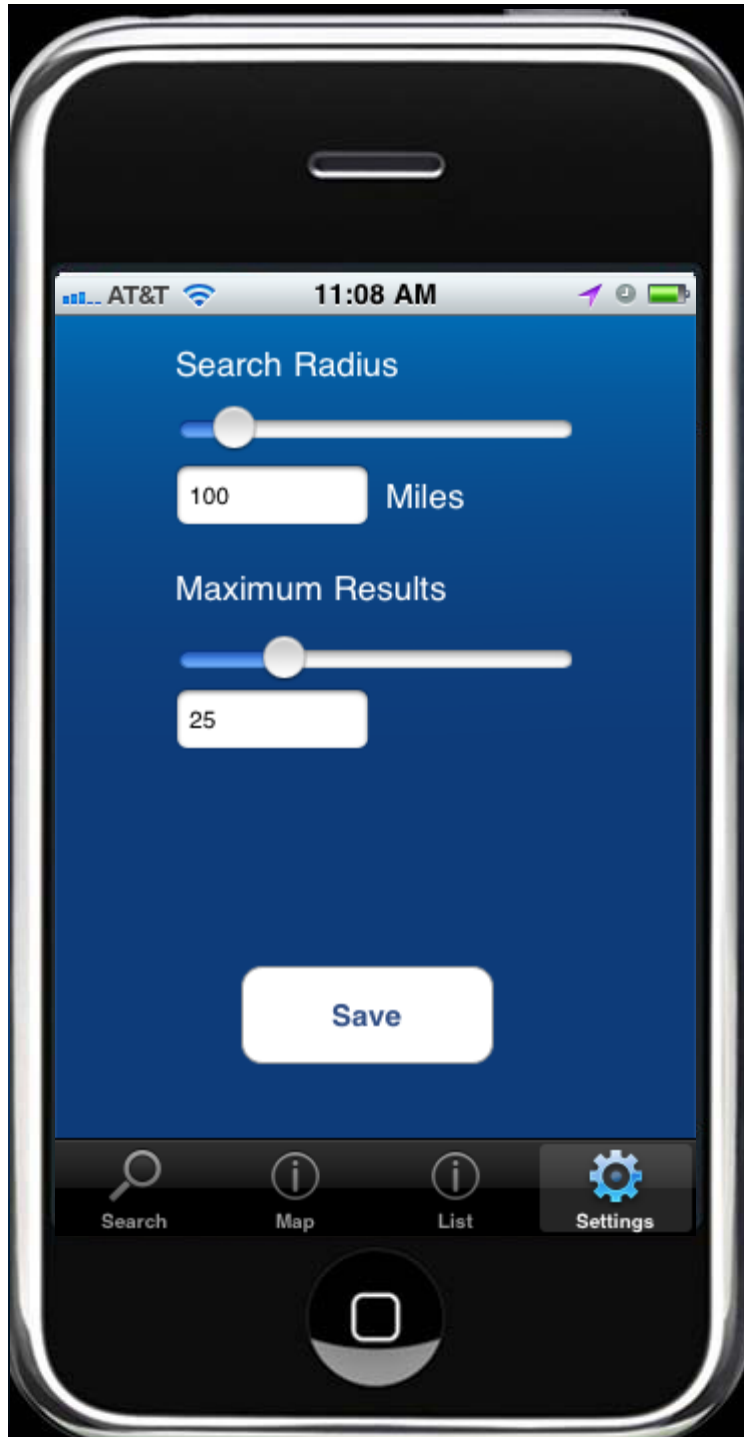

This is where you enter criteria for how you want to search. You can choose to search by City, State, Zip Code/Country, or use the current location you're in!

PADI APP

Map Results Screen

You can view all the results on the map.

PADI APP

Map Results with Screen Balloon

As you mouse over one of the pins, a balloon appears that allows you to immediately call the dive center or resort or you can click on the blue arrow to see more information about it.

PADI APP

List Screen

If you'd rather view the search results in a list format you can click on the "list" icon on the black menu bar at the bottom to see results in order of closest to your search criteria.

If you click on the arrow key to the far right, you go to the details screen for that listing.

PADI APP

Settings Screen

If you click on the “settings” icon on the black menu at the bottom, you can customize the proximity for your search results.