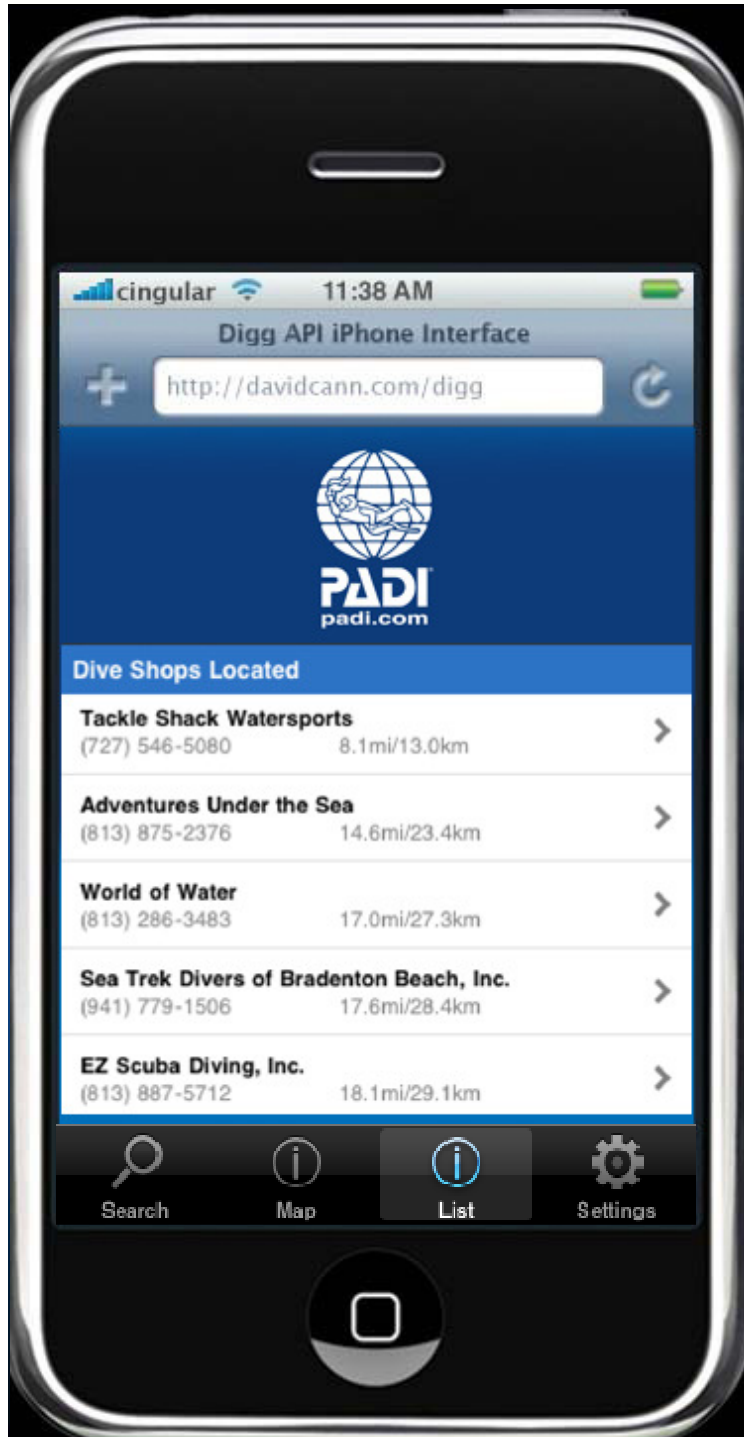

PADI APP

List Screen

If you'd rather view the search results in a list format you can click on the "list" icon on the black menu bar at the bottom to see results in order of closest to your search criteria.

If you click on the arrow key to the far right, you go to the details screen for that listing.