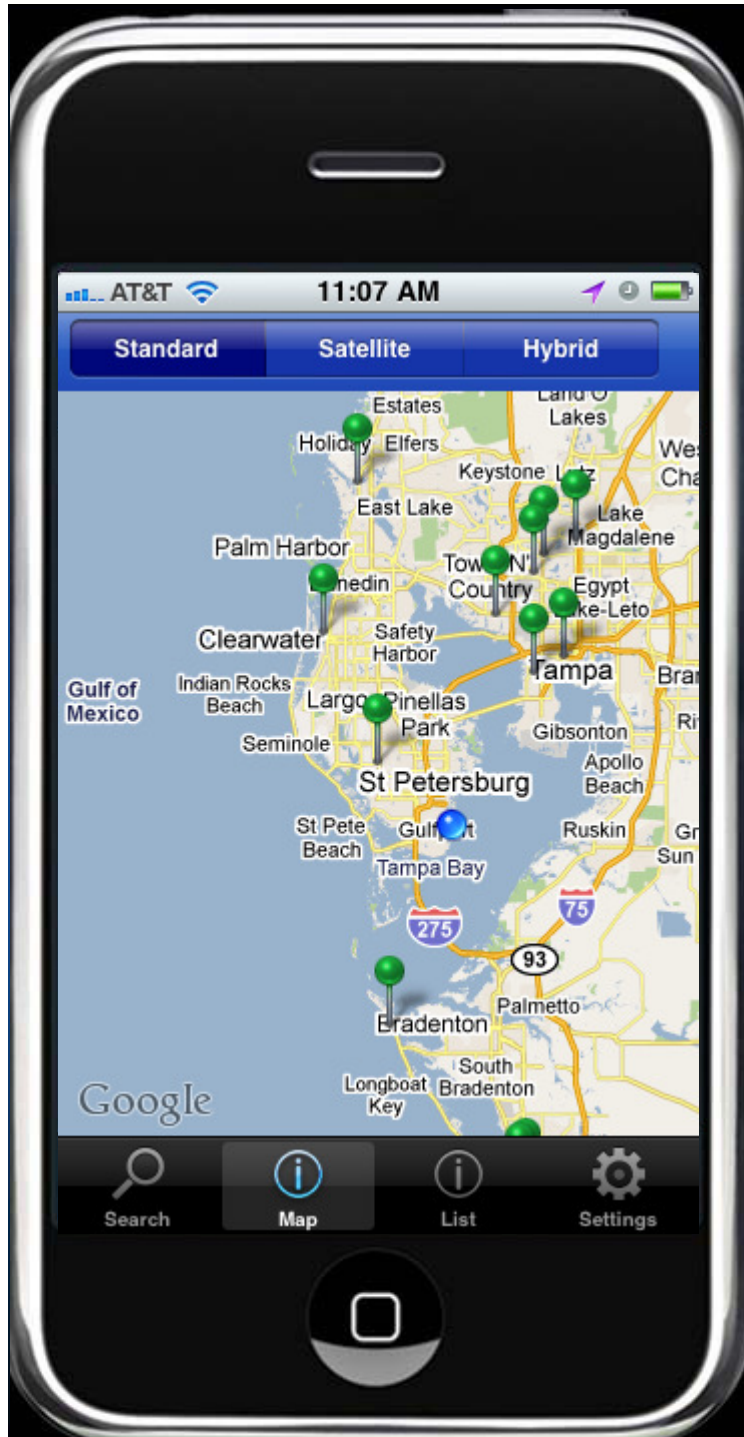

PADI APP

The PADI Dive Shop Locator
has **Gone MOBILE**

with the
i-Phone & Android Mobile APP

Take a tour of
how the PADI App works

PADI APP

Boot Screen

This is what you see when waiting for the app to quickly load. It takes just 2 or 3 seconds.

PADI APP

Selection Screen

This is where you select which function you want.
Right now the PADI APP has one feature,
which is the Dive Shop Locator.
In the future more features will be added.

PADI APP

Search Screen

This is where you enter criteria for how you want to search. You can choose to search by City, State, Zip Code/Country, or use the current location you're in!

PADI APP

Map Results Screen

You can view all the results on the map.

PADI APP

Map Results with Screen Balloon

As you mouse over one of the pins, a balloon appears that allows you to immediately call the dive center or resort or you can click on the blue arrow to see more information about it.