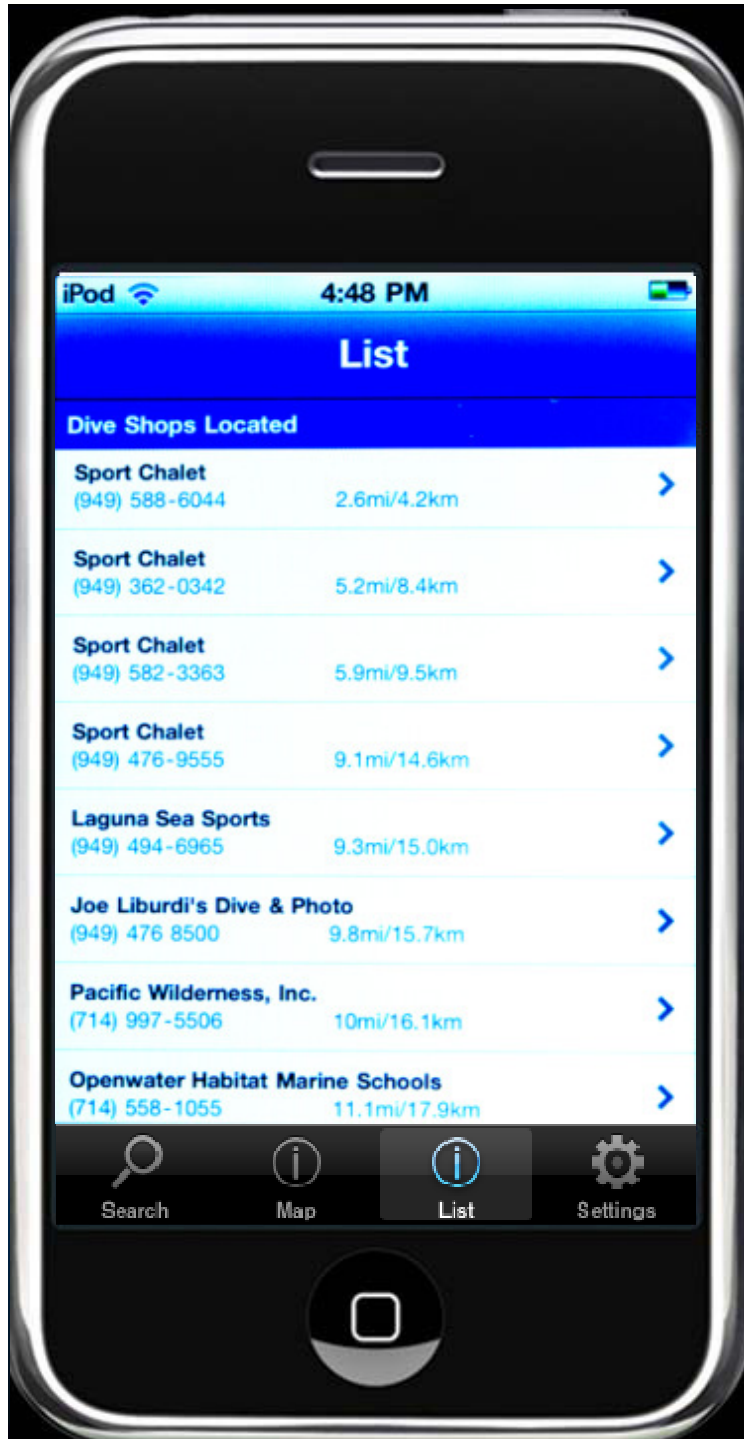

PADI App

Search Screen

The search screen allows the user to search for a dive shop manually by typing in the desired City, State, Zip Code/Country; or by allowing it to detect your current location by GPS!

PADI App

Map Results Screen

Based on the search criteria on the previous screen, the search results will appear on this screen. Each pushpin represents a dive shop location.

PADI App

Map Results with Screen Balloon

When one of the pins is tapped, a balloon will appear. This balloon will provide the name and phone number of the dive shop. Tap the balloon for more details about the dive shop.

PADI App

Details Screen

Tap “Dismiss”, to go back to the map screen or list screen with the original search results.

PADI App

List Screen

The search results can also be viewed in a list format by tapping the “list” icon on the black menu bar at the bottom to see results in order of closest to furthest from the search criteria.