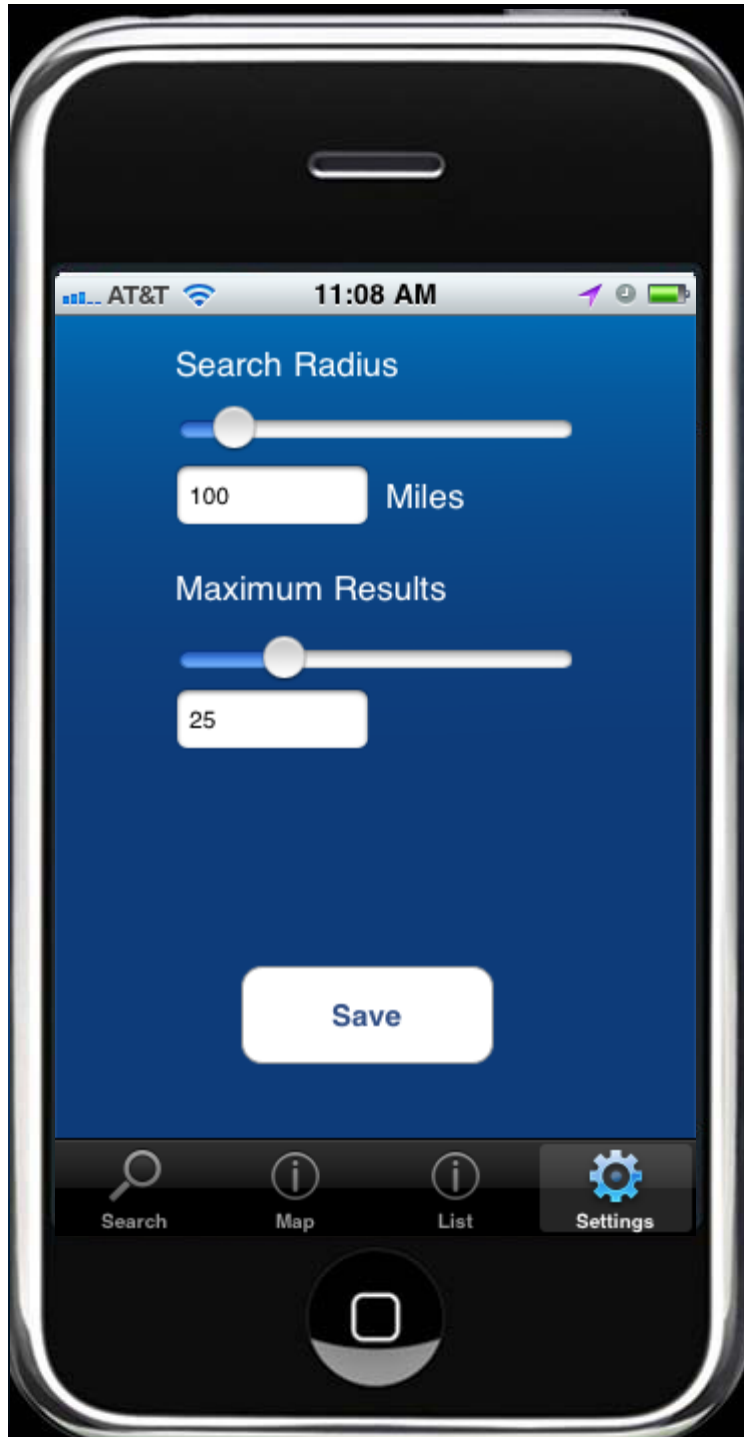

PADI App

Map Results Screen

Based on the search criteria on the previous screen, the search results will appear on this screen. Each pushpin represents a dive shop location.

PADI App

Map Results with Screen Balloon

When one of the pins is tapped, a balloon will appear. This balloon will provide the name and phone number of the dive shop. Tap the balloon for more details about the dive shop.

PADI App

Details Screen

Tap “Dismiss”, to go back to the map screen or list screen with the original search results.

PADI App

List Screen

The search results can also be viewed in a list format by tapping the “list” icon on the black menu bar at the bottom to see results in order of closest to furthest from the search criteria.

Tap the arrow key to the far right to go to the details screen for that listing.

PADI App

Settings Screen

Tap the “Settings” icon on the menu at the bottom to customize the proximity for the search results.