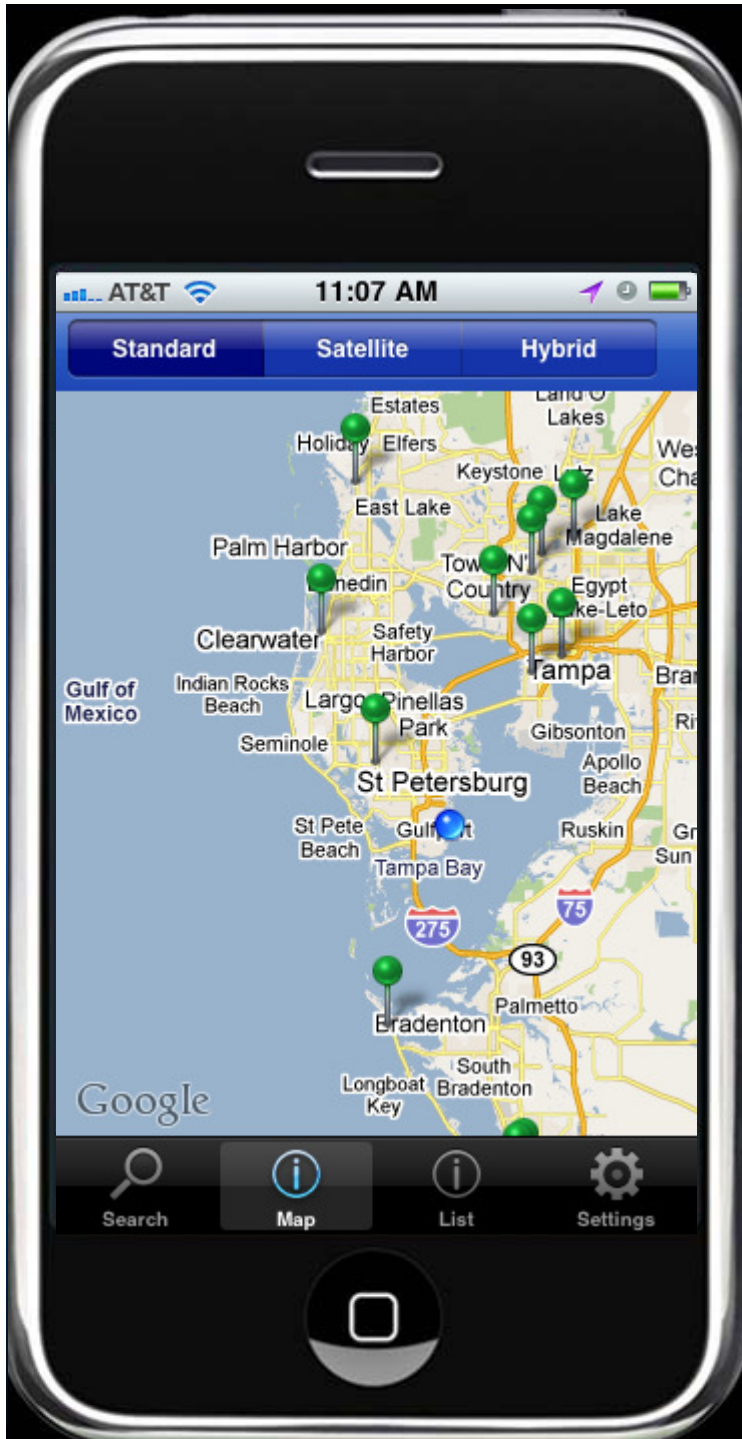

PADI App

Selection Screen

Once the app loads, tap the “PADI Dive Shop Locator” button to activate it. This is the one feature available at the moment. In the future, more features will become available on this screen.

PADI App

Search Screen

The search screen allows the user to search for a dive shop manually by typing in the desired City, State, Zip Code/Country; or by allowing it to detect your current location by GPS!

PADI App

Map Results Screen

Based on the search criteria on the previous screen, the search results will appear on this screen. Each pushpin represents a dive shop location.

PADI App

Map Results with Screen Balloon

When one of the pins is tapped, a balloon will appear. This balloon will provide the name and phone number of the dive shop. Tap the balloon for more details about the dive shop.

PADI App

Details Screen