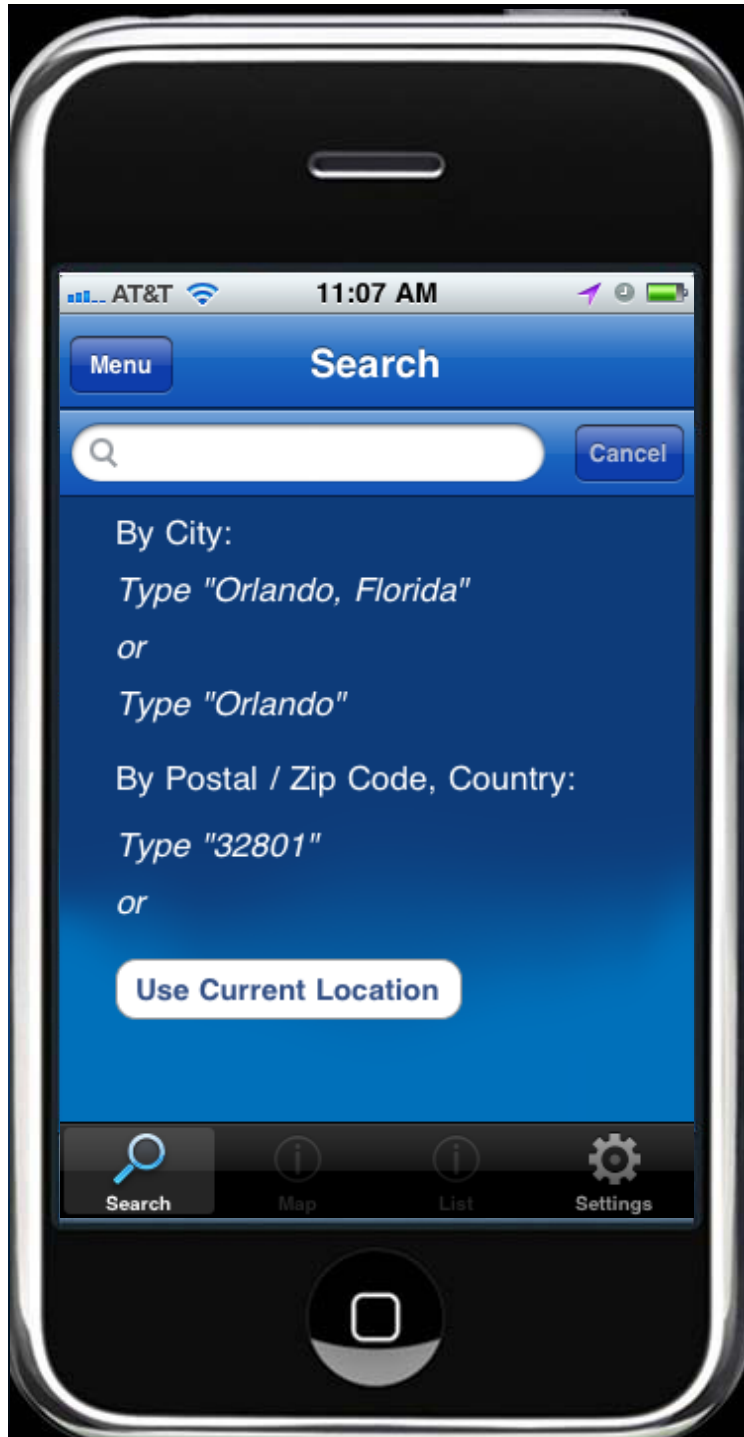

PADI App

The PADI Dive Shop Locator
has **gone mobile**
with the
iPhone & Android App!

Take a tour of
how the PADI App works.

PADI App

Boot Screen

As the app loads, you will see this screen. Load time only takes about 2 or 3 seconds.

PADI App

Selection Screen

Once the app loads, tap the “PADI Dive Shop Locator” button to activate it. This is the one feature available at the moment. In the future, more features will become available on this screen.

PADI App

Search Screen

The search screen allows the user to search for a dive shop manually by typing in the desired City, State, Zip Code/Country; or by allowing it to detect your current location by GPS!

PADI App

Map Results Screen

Based on the search criteria on the previous screen, the search results will appear on this screen. Each pushpin represents a dive shop location.

PADI App

Map Results with Screen Balloon